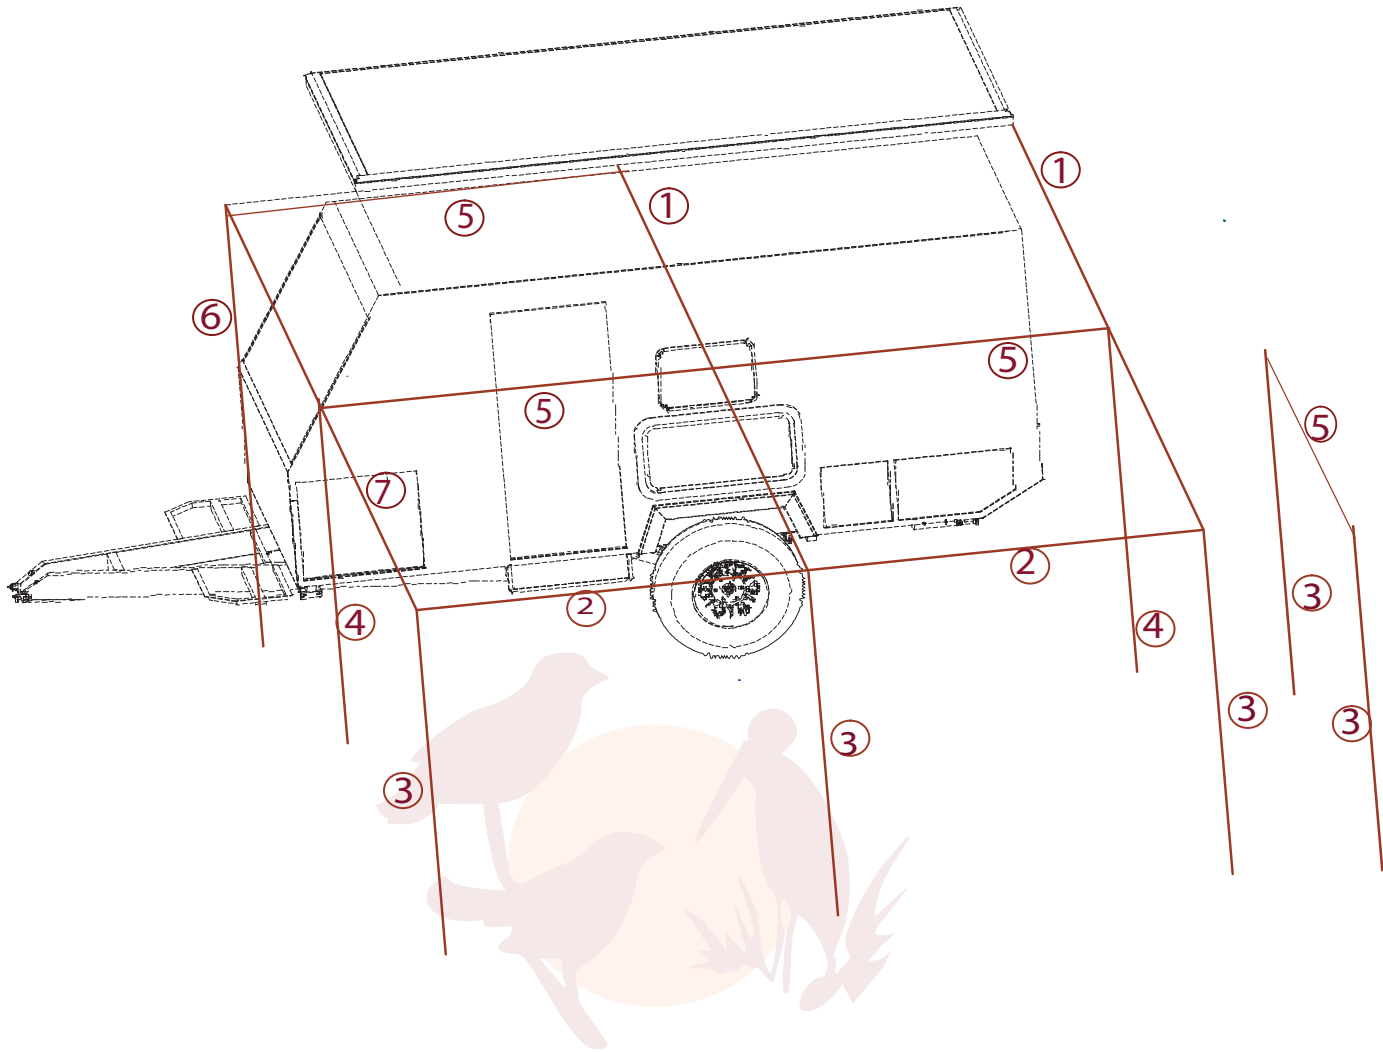

PARKES 13 CARAVAN TENT SETUP

■ Annexe

Annexe

NO# 1		x2	NO# 5		x4
NO# 2		x2	NO# 6		x1
NO# 3		x5	NO# 7		x1
NO# 4		x2			

EZY Hint

Prior to embarking on your first camping trip make sure you weather your canvas by wetting it down with a hose & letting it dry out at least 3 times.